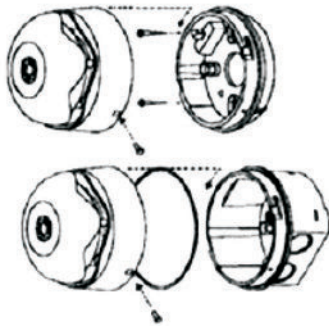

Banshee™ Multi-Tone Sounder

Installation

Wiring

ZETTLER, is a leading brand of fire detection products in the European market. The ZETTLER fire detection product line includes a wide range of EN54 CPD approved fire detection products carrying approvals and cross-listings, including VdS and NF. The ZETTLER product lines are available through ZETTLER Authorised Distributors as well as many Johnson Controls offices around the world.

Tyco Fire & Security GmbH, Victor von Bruns Strasse 21, CH-8212 Neuhausen am Rheinfall, Switzerland

© 2017 Johnson Controls. All rights reserved. All specifications and other information shown were current as of document revision date and are subject to change without notice.

PSF203ZT Issue – 1. October 2012

www.zettlerfire.com

ZETTLER