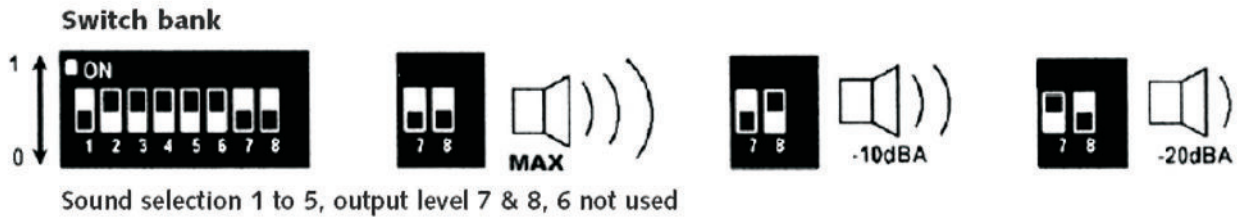

Banshee™ Multi-Tone Sounder

ZETTLER

The Banshee™ has been designed to replicate the performance of the existing Banshee and Bedlam sounders, by combining the two products into a single, 32 tone, fully compatible efficient sounder. Not only does the Banshee™ contain all of the features of a market leading sounder, it also fully meets the expectations of the architect, installer and the user.

The bayonet push and twist feature enables an easy installation, which results in an effective product that blends with its surroundings.

Features

- EN54 part 3 approved LPC + VdS CPD approved No. 0832 - CPD - 0254.
- Ultra low current consumption
- 32 user selectable tones
- Choice Of 3 volume levels
- Rated IP66 or IP45
- Installation via side & rear cable entry
- Easy push & twist lockable bayonet mounting
- Temperature range from – 40 to +70°C
- Simple in & out wiring blocks offering continuous override and dual signalling
- Full range of accessories & colours available

* Tone meets frequency requirements of BS5839 pt1.1988

Banshee™ Multi-Tone Sounder

Installation

Wiring

ZETTLER, is a leading brand of fire detection products in the European market. The ZETTLER fire detection product line includes a wide range of EN54 CPD approved fire detection products carrying approvals and cross-listings, including VdS and NF. The ZETTLER product lines are available through ZETTLER Authorised Distributors as well as many Johnson Controls offices around the world.