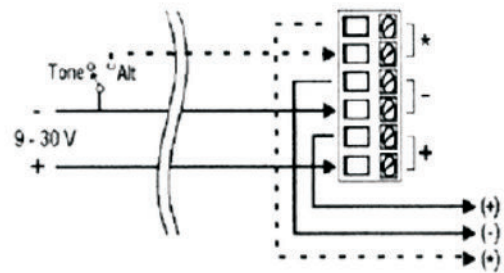

* Tone meets frequency requirements of BS5839 pt1.1988

Banshee™ Multi-Tone Sounder

Installation

Wiring

ZETTLER, is a leading brand of fire detection products in the European market. The ZETTLER fire detection product line includes a wide range of EN54 CPD approved fire detection products carrying approvals and cross-listings, including VdS and NF. The ZETTLER product lines are available through ZETTLER Authorised Distributors as well as many Johnson Controls offices around the world.