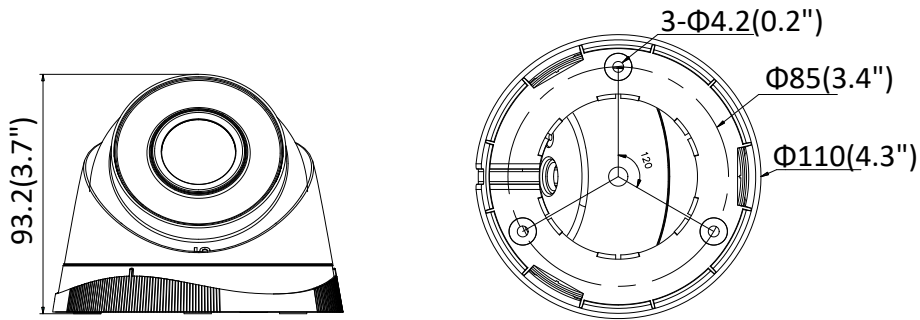

Dimension

Accessory

Distributed by

HIKVISION®
HiWatch Series

Headquarters

No.555 Qianmo Road, Binjiang District,
Hangzhou 310051, China
T +86-571-8807-5998
overseasbusiness@hikvision.com

Hikvision USA
T +1-909-895-0400
sales.usa@hikvision.com

Hikvision Italy
T +39-0438-6902
info.it@hikvision.com

Hikvision Singapore
T +65-6684-4718
sg@hikvision.com

Hikvision Africa
T +27 (10) 0351172
sale.africa@hikvision.com

Hikvision Europe
T +31-23-55-42-770
info.eu@hikvision.com

Hikvision France
T +33(0)1-85-330-450
info.fr@hikvision.com

Hikvision Oceania
T +61-2-8599-4233
salesau@hikvision.com

Hikvision Hong Kong
T +852-2151-1761

Hikvision Middle East
T +971-4-8816086
salesme@hikvision.com

Hikvision Spain
T +34-91-737-16-55
info.es@hikvision.com

Hikvision Canada
T +1-909-895-0400
sales.usa@hikvision.com

Hikvision Russia
T +7-495-669-67-99
saleru@hikvision.com

Hikvision Poland
T +48-22-460-01-50
poland@hikvision.com

Hikvision Korea
T +82-31-731-8841
sales.korea@hikvision.com

Hikvision India
T +91-22-28469900
sales@pramahikvision.com

Hikvision UK
T +01628-902140
support.uk@hikvision.com

Hikvision Brazil
T +55 11 3318-0050
Latam.support@hikvision.com