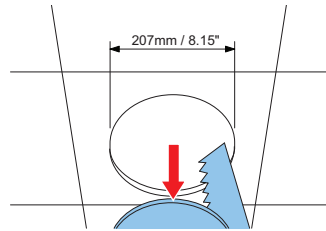

Installation

Fig. 1

Fig. 2

Fig. 3

Fig. 4

Fig. 5

Fig. 6

Fig. 7

Fig. 8

Fig. 9

Fig. 10

Circuit diagrams

Fig. 11: Circuit diagram

Fig. 12: Frequency response

Note:

- The specification data is measured in an anechoic chamber, on a standard baffle
- The reference axis is perpendicular to the center point of the front grille
- The reference plane is perpendicular to the center of the reference axis
- The horizontal plane is perpendicular to the center of the reference plane

Technical data

Electrical*

Rated power (PHC)	2 x 6 W (6-3 - 1.5 - 0.75 W)
Sound pressure level at 6 W/1 W (1 kHz, 1 m)	95 / 87 dB (single driver) 98 / 90 dB (both drivers)
Sound pressure level at 6 W/1 W (1 kHz, 4 m)	84 / 75 dB (single driver) 88 / 78 dB (both drivers)
Frequency response (-10 dB)	316 Hz to 20 kHz
Opening angle at 1 kHz / 4 kHz	180° / 170° (single driver) 180° / 170° (both drivers) (-6 dB)

Mechanical

Diameter	220 mm
Maximum depth	95 mm
Allowable ceiling thickness	9 to 25 mm
Mounting cut-out	207 mm

Weight	1.78 kg
Color	
Ceiling speaker	White (RAL 9003)
Fire-dome	Red (RAL 3000)

Environmental