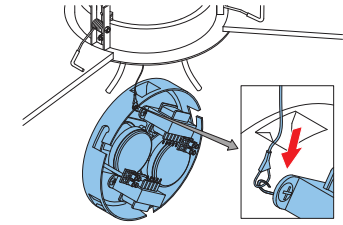

Installation

Fig. 1

Fig. 2

Fig. 3

Fig. 4

Fig. 5

Fig. 6

Fig. 7

Fig. 8

Fig. 9

Fig. 10

Circuit diagrams

Fig. 11: Circuit diagram

Fig. 12: Frequency response

Note:

- The specification data is measured in an anechoic chamber, on a standard baffle
- The reference axis is perpendicular to the center point of the front grille
- The reference plane is perpendicular to the center of the reference axis
- The horizontal plane is perpendicular to the center of the reference plane

Mechanical

Diameter	220 mm
Maximum depth	95 mm
Allowable ceiling thickness	9 to 25 mm
Mounting cut-out	207 mm

Weight	1.78 kg
Color	
Ceiling speaker	White (RAL 9003)
Fire-dome	Red (RAL 3000)

Environmental