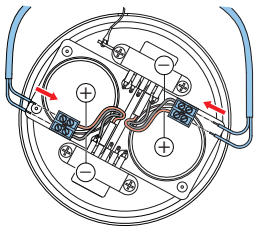

Installation

Fig. 1

Fig. 2

Fig. 3

Fig. 4

Fig. 5

Fig. 6

Fig. 7

Fig. 8

Fig. 9

Fig. 10

Circuit diagrams

Fig. 11: Circuit diagram

Fig. 12: Frequency response

Note:

- The specification data is measured in an anechoic chamber, on a standard baffle
- The reference axis is perpendicular to the center point of the front grille
- The reference plane is perpendicular to the center of the reference axis
- The horizontal plane is perpendicular to the center of the reference plane

Technical data

Electrical*

Rated power (PHC)	2 x 6 W (6-3 - 1.5 - 0.75 W)
Sound pressure level at 6 W/1 W (1 kHz, 1 m)	95 / 87 dB (single driver) 98 / 90 dB (both drivers)
Sound pressure level at 6 W/1 W (1 kHz, 4 m)	84 / 75 dB (single driver) 88 / 78 dB (both drivers)
Frequency response (-10 dB)	316 Hz to 20 kHz
Opening angle at 1 kHz / 4 kHz	180° / 170° (single driver) 180° / 170° (both drivers) (-6 dB)

Rated voltage	100 V
Rated impedance	1667 Ohm @ 6 W
	3333 Ohm @ 3 W
	6667 Ohm @ 1.5 W
	13333 Ohm @ 0.75 W
Connector	2 x 2-pole ABS screw terminal block
Acceptable wire gauge	0.5 to 4 mm ²

* Technical performance data acc. to IEC 60268-5