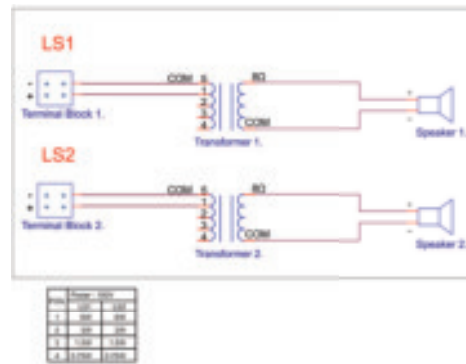

Fig. 8

Fig. 9

Fig. 10

Circuit diagrams

Fig. 11: Circuit diagram

Fig. 12: Frequency response

Note:

- The specification data is measured in an anechoic chamber, on a standard baffle
- The reference axis is perpendicular to the center point of the front grille
- The reference plane is perpendicular to the center of the reference axis
- The horizontal plane is perpendicular to the center of the reference plane

Rated voltage	100 V
Rated impedance	1667 Ohm @ 6 W
	3333 Ohm @ 3 W
	6667 Ohm @ 1.5 W
	13333 Ohm @ 0.75 W
Connector	2 x 2-pole ABS screw terminal block
Acceptable wire gauge	0.5 to 4 mm ²

* Technical performance data acc. to IEC 60268-5