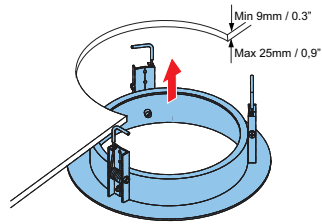

Installation

Fig. 1

Fig. 2

Fig. 3

Fig. 4

Fig. 5

Fig. 6

Fig. 7

Fig. 8

Fig. 9

Fig. 10

Circuit diagrams

Fig. 11: Circuit diagram

Fig. 12: Frequency response

Note:

- The specification data is measured in an anechoic chamber, on a standard baffle
- The reference axis is perpendicular to the center point of the front grille
- The reference plane is perpendicular to the center of the reference axis
- The horizontal plane is perpendicular to the center of the reference plane

Mechanical

Diameter	220 mm
Maximum depth	95 mm
Allowable ceiling thickness	9 to 25 mm
Mounting cut-out	207 mm

Weight	1.78 kg
Color	
Ceiling speaker	White (RAL 9003)
Fire-dome	Red (RAL 3000)

Environmental