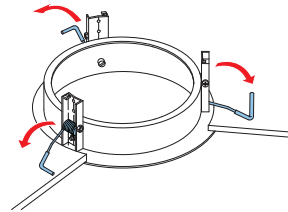

Installation

Fig. 1

Fig. 2

Fig. 3

Fig. 4

Fig. 5

Fig. 6

Fig. 7

Fig. 8

Fig. 9

Fig. 10

Circuit diagrams

Fig. 11: Circuit diagram

Fig. 12: Frequency response

Note:

- The specification data is measured in an anechoic chamber, on a standard baffle
- The reference axis is perpendicular to the center point of the front grille
- The reference plane is perpendicular to the center of the reference axis
- The horizontal plane is perpendicular to the center of the reference plane

Mechanical

Diameter	220 mm
Maximum depth	95 mm
Allowable ceiling thickness	9 to 25 mm
Mounting cut-out	207 mm

Weight	1.78 kg
Color	
Ceiling speaker	White (RAL 9003)
Fire-dome	Red (RAL 3000)

Environmental