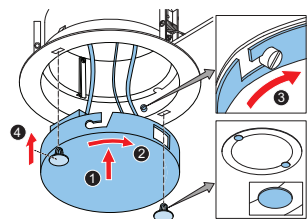

Fig. 8

Fig. 9

Fig. 10

Circuit diagrams

Fig. 11: Circuit diagram

Fig. 12: Frequency response

Note:

- The specification data is measured in an anechoic chamber, on a standard baffle
- The reference axis is perpendicular to the center point of the front grille
- The reference plane is perpendicular to the center of the reference axis
- The horizontal plane is perpendicular to the center of the reference plane

Technical data

Electrical*

Rated power (PHC)	2 x 6 W (6-3 - 1.5 - 0.75 W)
Sound pressure level at 6 W/1 W (1 kHz, 1 m)	95 / 87 dB (single driver) 98 / 90 dB (both drivers)
Sound pressure level at 6 W/1 W (1 kHz, 4 m)	84 / 75 dB (single driver) 88 / 78 dB (both drivers)
Frequency response (-10 dB)	316 Hz to 20 kHz
Opening angle at 1 kHz / 4 kHz	180° / 170° (single driver) 180° / 170° (both drivers) (-6 dB)