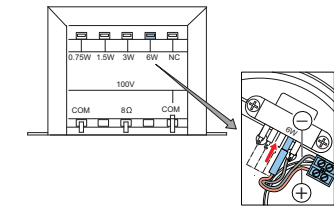

Installation

Fig. 1

Fig. 2

Fig. 3

Fig. 4

Fig. 5

Fig. 6

Fig. 7

Fig. 8

Fig. 9

Fig. 10

Circuit diagrams

Fig. 11: Circuit diagram

Fig. 12: Frequency response

Note:

- The specification data is measured in an anechoic chamber, on a standard baffle
- The reference axis is perpendicular to the center point of the front grille
- The reference plane is perpendicular to the center of the reference axis
- The horizontal plane is perpendicular to the center of the reference plane

Technical data

Electrical*

Rated power (PHC)	2 x 6 W (6-3 - 1.5 - 0.75 W)
Sound pressure level at 6 W/1 W (1 kHz, 1 m)	95 / 87 dB (single driver) 98 / 90 dB (both drivers)
Sound pressure level at 6 W/1 W (1 kHz, 4 m)	84 / 75 dB (single driver) 88 / 78 dB (both drivers)
Frequency response (-10 dB)	316 Hz to 20 kHz
Opening angle at 1 kHz / 4 kHz	180° / 170° (single driver) 180° / 170° (both drivers) (-6 dB)

Mechanical

Diameter	220 mm
Maximum depth	95 mm
Allowable ceiling thickness	9 to 25 mm
Mounting cut-out	207 mm

Weight	1.78 kg
Color	
Ceiling speaker	White (RAL 9003)
Fire-dome	Red (RAL 3000)

Environmental