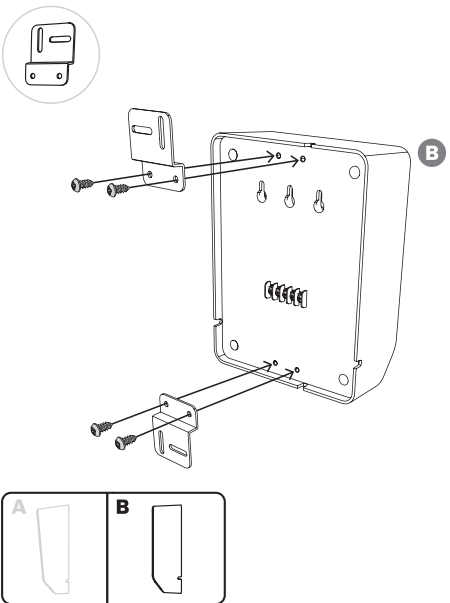

1 |

2 |

3 |

4 |

5 |

6 |

7 |

8 |

**B****B2****Cabinet loudspeaker 6W**

LB10-UC06-D | LB10-UC06-FD |

LB10-UC06-FL | LB10-UC06-L |

LB10-UC06V-D | LB10-UC06V-L

en Quick installation guide

Bosch Security Systems B.V.
 Torenallee 49
 5617 BA Eindhoven
 The Netherlands
www.boschsecurity.com
 © Bosch Security Systems B.V., 2019