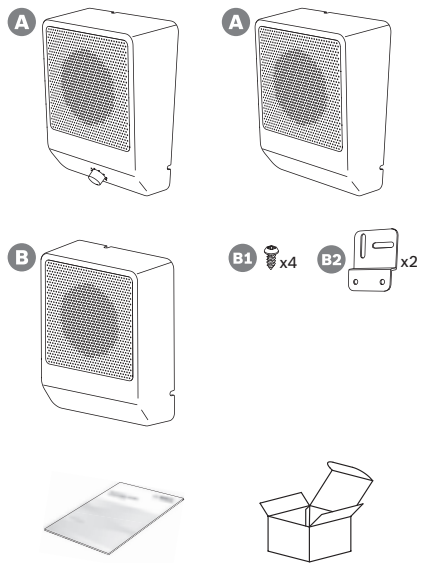

1 |

2 |

3 |

4 |

5 |

6 |

7 |

8 |

**B****B2****Cabinet loudspeaker 6W**

LB10-UC06-D | LB10-UC06-FD |

LB10-UC06-FL | LB10-UC06-L |

LB10-UC06V-D | LB10-UC06V-L

en Quick installation guide

Bosch Security Systems B.V.
 Torenallee 49
 5617 BA Eindhoven
 The Netherlands
www.boschsecurity.com
 © Bosch Security Systems B.V., 2019