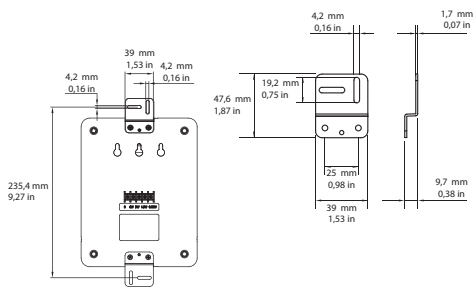

1 |

2 |

3 |

4 |

5 |

6 |

7 |

8 |

**B****B2****Cabinet loudspeaker 6W**

LB10-UC06-D | LB10-UC06-FD |

LB10-UC06-FL | LB10-UC06-L |

LB10-UC06V-D | LB10-UC06V-L

en Quick installation guide

Bosch Security Systems B.V.
 Torenallee 49
 5617 BA Eindhoven
 The Netherlands
www.boschsecurity.com
 © Bosch Security Systems B.V., 2019